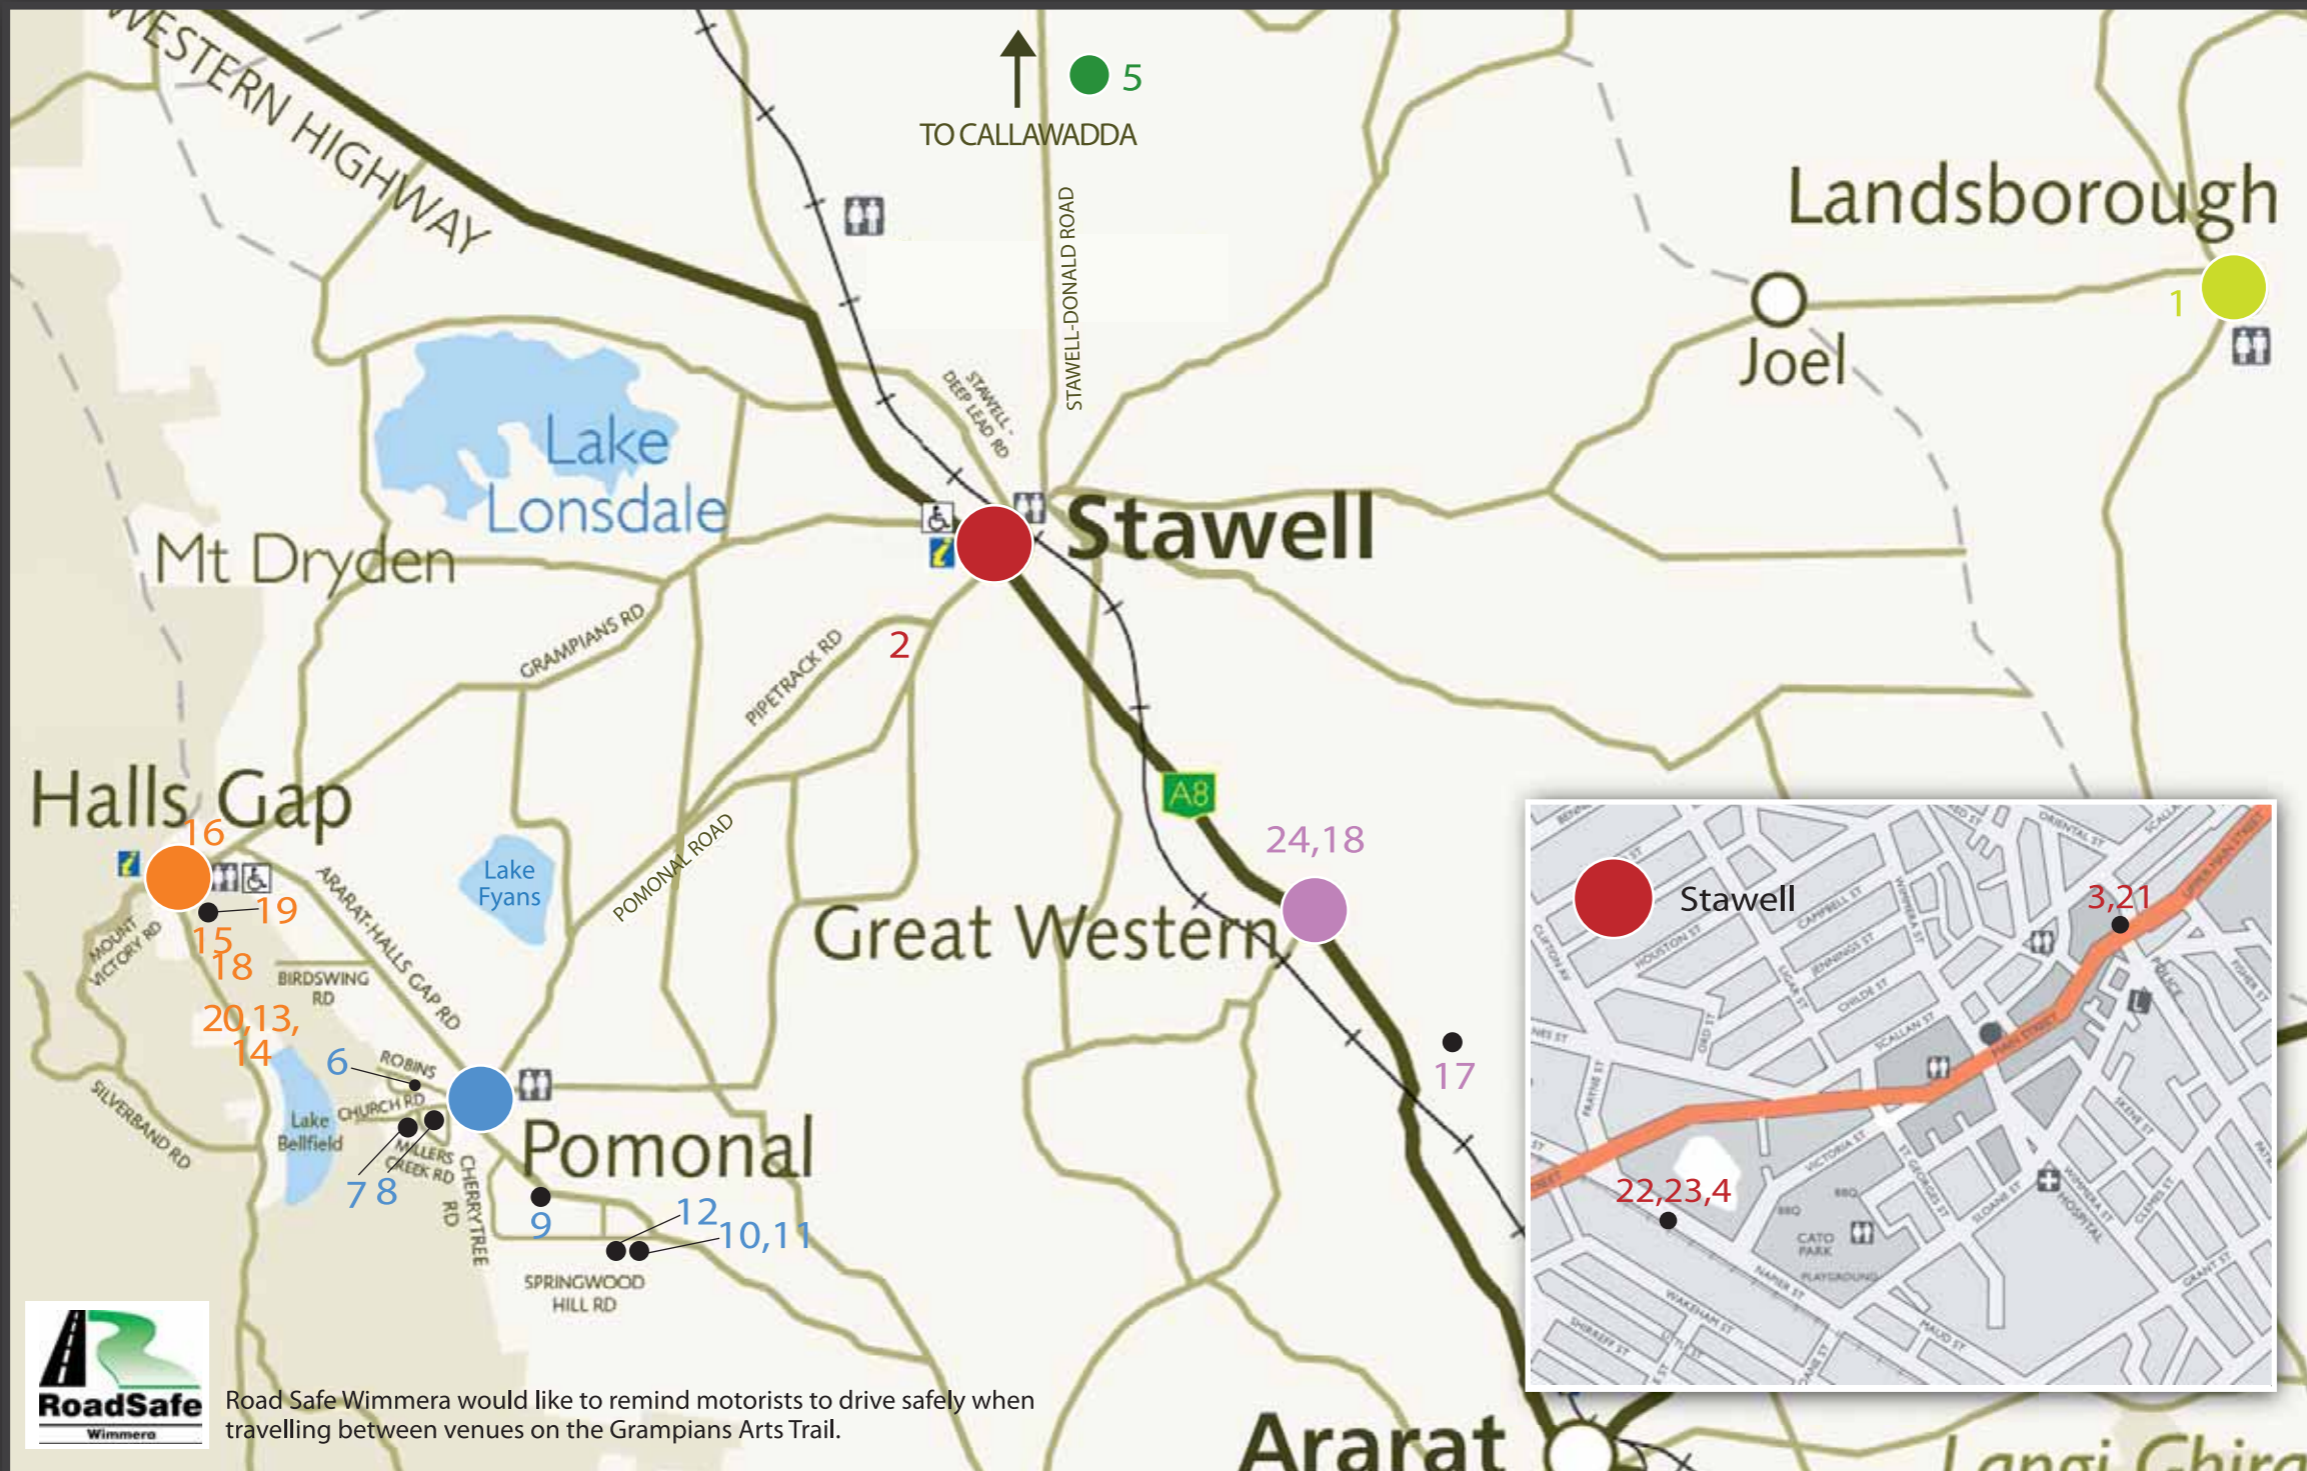

### LEGEND

FOLLOW THE IDENTIFYING ORANGE FLAGS

Coloured circles denote area  
22 Number denotes artist

ALL ARTISTS ARE AVAILABLE BY APPOINTMENT THROUGHOUT THE YEAR

KEVIN FREE

VIJA & JOHN HARRIS